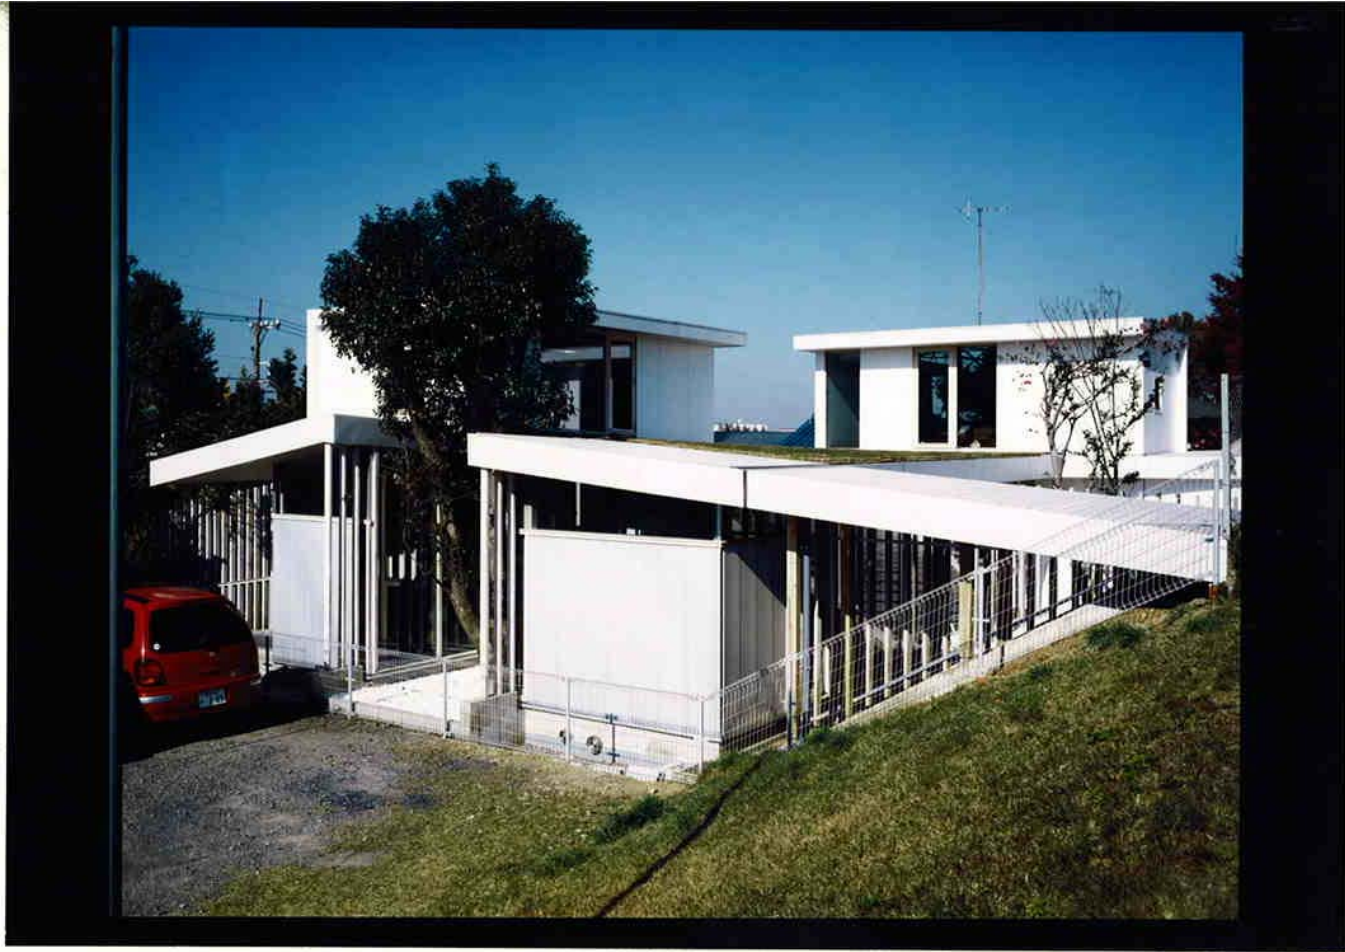

Project References of Buildings with Vacuum Glass

2005

**Allard Pierson Museum Amsterdam (Security Vacuum Glass P5A)
Approx 300 m²**

**Historical Building Kancelarij The
Hague
Standard Vacuum Glass 66 m²**

Apartment House in Kuzaha

(New building)

Standard Vacuum Glass 3400m²

Apartment House in Tokyo

(New building)

Standard Vacuum Glass 800m²

Hotel in Osaka (New building)

Standard Vacuum Glass Shizuka

170 m²

Residential House (1)

Residential House (2)

Residential (3)

Hospital in Hokkaido
(New building)
Hybrid Glass 700m²